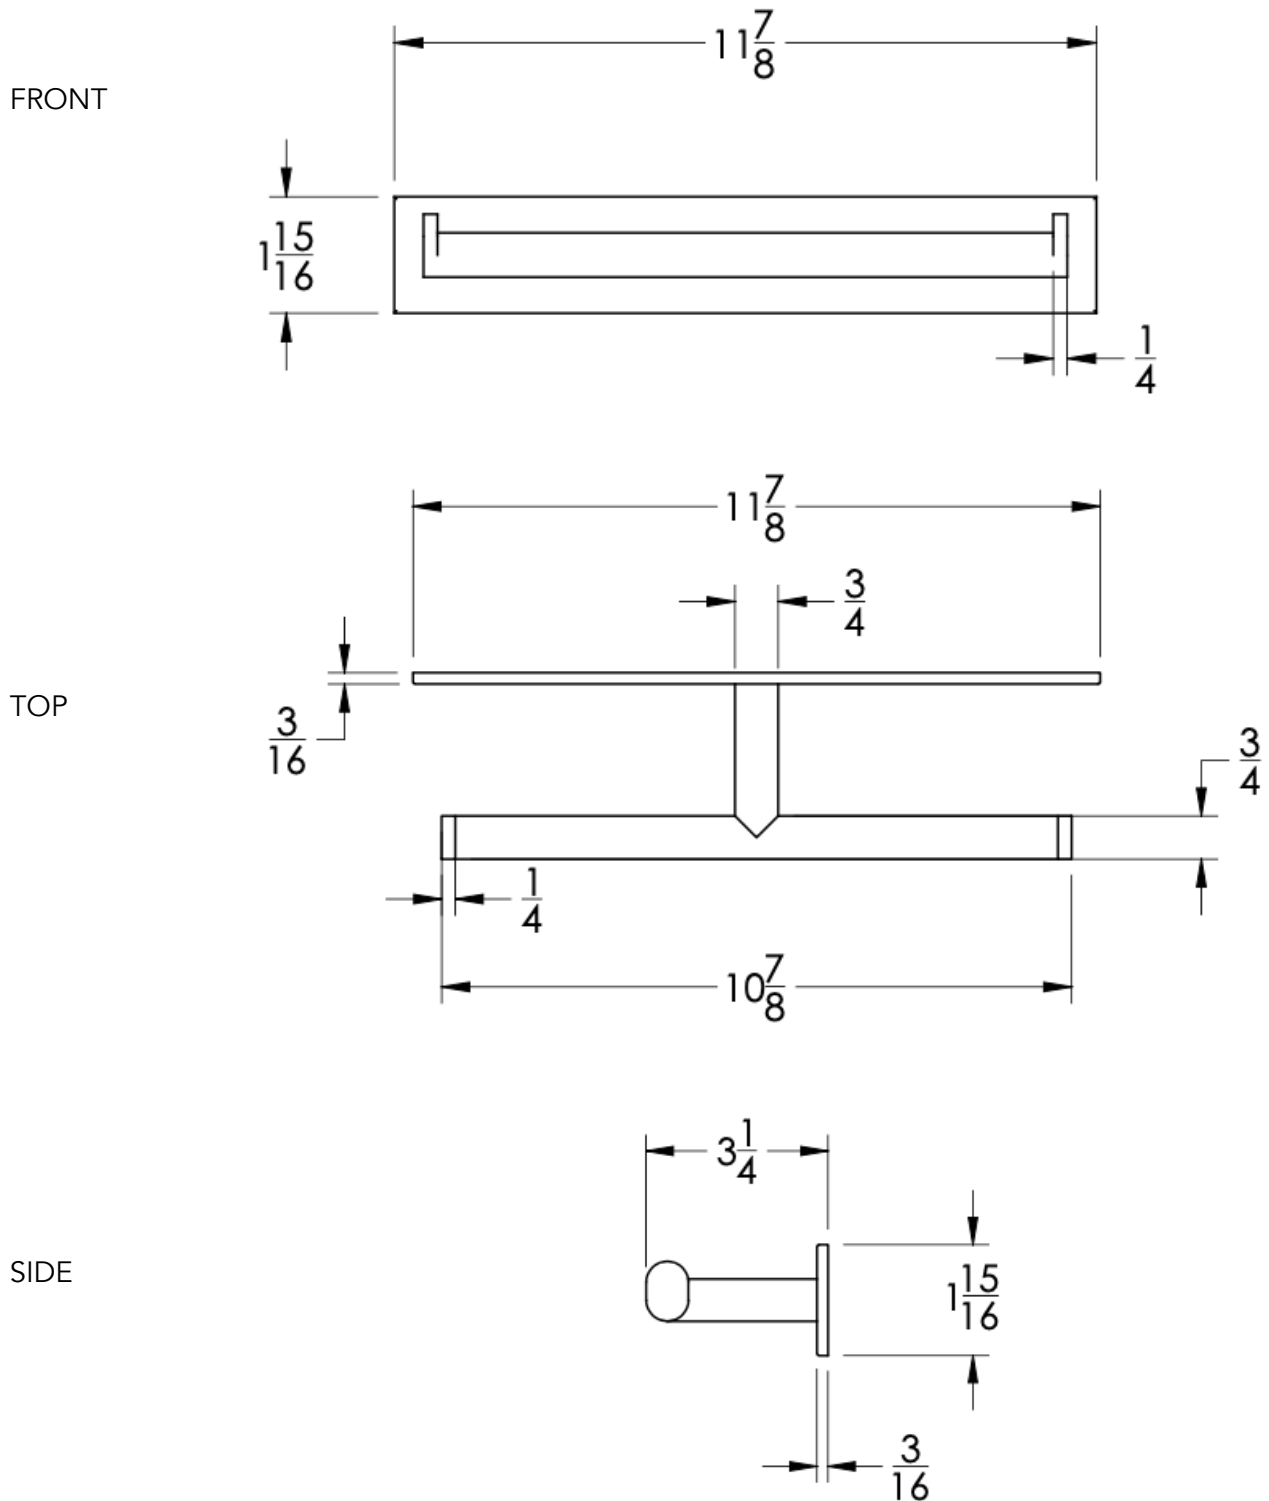

neelnox

LET
THERE
BE **DESIGN.**

FEATURES

- Premium 304 Grade Stainless Steel
- Solid Mount Construction
- Concealed Installation Hardware
- State of the art wall anchors included for installation on Dry wall or Tile

COLLECTION INSPIRE

TISSUE HOLDER

Model	Product	Finishes Available
INS-TPHD1	Tissue Holder	Multiple finishes available. Over 23 finishes to choose from.

FINISHES			
Polished (-P)	Antique Copper (-ACOP)	Polished Gold (-PGLD)	
Brushed (-B)	Polished Brass (-PBRS)	Brushed Copper (-BCOP)	
Brushed Gold (-BGLD)	Matte White (-WHT)	Brushed Rose Gold (-BRGD)	
Matte Black (-BLK)	Brushed Modern Bronze (-BMBRZ)	Brushed Black (-BRBLK)	
Oil Rubbed Bronze (-ORB)	Glossy White (-GWHT)	Polished Black (-PBLK)	
Brushed Brass (-BBRS)	Polished Rose Gold (-PRGD)	Antique Nickel (-ANKL)	
Brushed Bronze (-BBRZ)	Unlacquered Brass (-UBRS)	Black Nickel (-NKBL)	
Antique Brass (-ABRS)	Polished Nickel (-PNKL)		

Dimensions in inches

NOTE: Dimensions subject to change without notice.