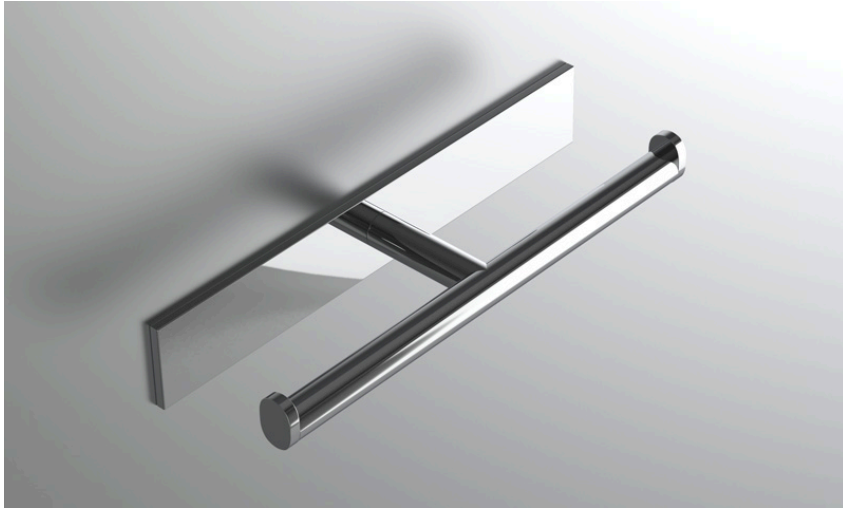

neelnox

LET
THERE
BE **DESIGN.**

FEATURES

- Premium 304 Grade Stainless Steel
- Solid Mount Construction
- Concealed Installation Hardware
- State of the art wall anchors included for installation on Dry wall or Tile

COLLECTION INSPIRE

TISSUE HOLDER

Model	Product	Finishes Available
INS-TPHD1	Tissue Holder	Multiple finishes available. Over 23 finishes to choose from.

FINISHES			
Polished (-P)	Antique Copper (-ACOP)	Polished Gold (-PGLD)	
Brushed (-B)	Polished Brass (-PBRS)	Brushed Copper (-BCOP)	
Brushed Gold (-BGLD)	Matte White (-WHT)	Brushed Rose Gold (-BRGD)	
Matte Black (-BLK)	Brushed Modern Bronze (-BMBRZ)	Brushed Black (-BRBLK)	
Oil Rubbed Bronze (-ORB)	Glossy White (-GWHT)	Polished Black (-PBLK)	
Brushed Brass (-BBRS)	Polished Rose Gold (-PRGD)	Antique Nickel (-ANKL)	
Brushed Bronze (-BBRZ)	Unlacquered Brass (-UBRS)	Black Nickel (-NKBL)	
Antique Brass (-ABRS)	Polished Nickel (-PNKL)		